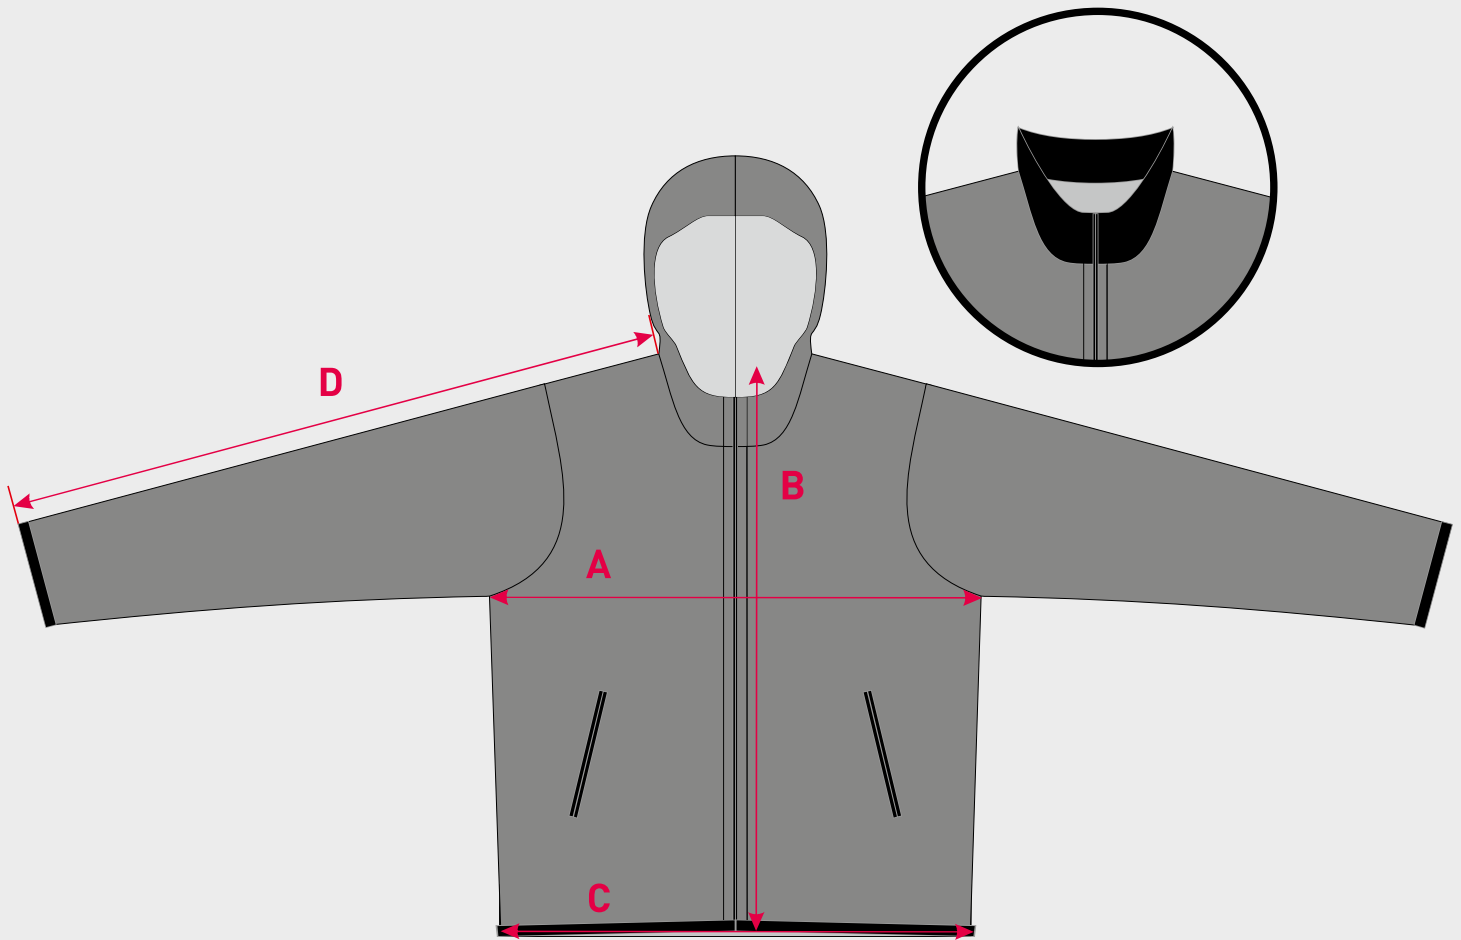

OmniaSport

Gothenburg UNI SIZING CHART

	4XL	3XL	2XL	XL	L	M	S	XS
A	78	76	74	72	70	68	66	64
B	71	68	65	62	59	56	53	50
C	68	65	62	59	56	53	50	47
D	90	88	85	83	81	78	76	74

All sizes in CM's. Toleration after stitching is +/- 2cm