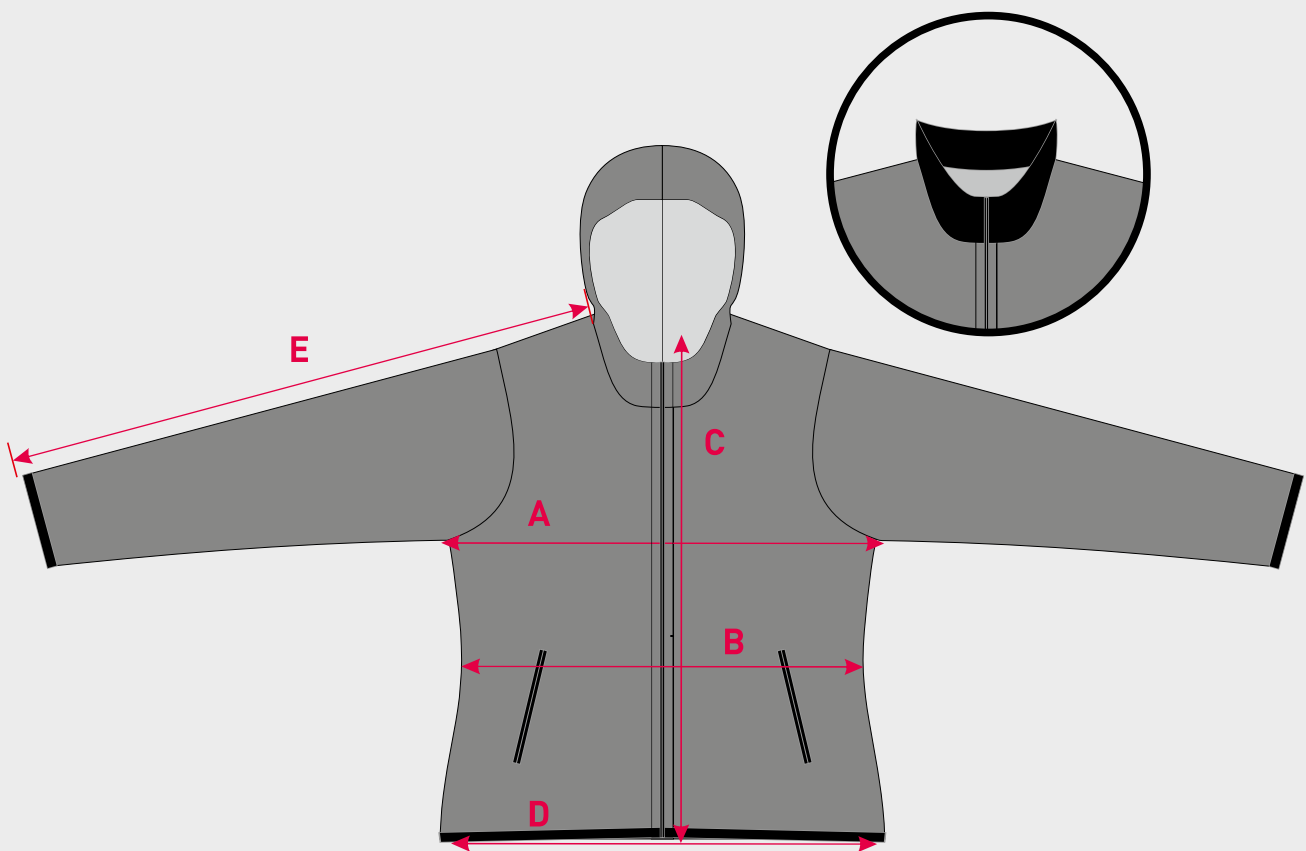

OmniaSport

Gothenburg WOMEN SIZING CHART

	4XL	3XL	2XL	XL	L	M	S	XS
A	64	61	58	55	52	49	46	43
B	60	57	54	51	48	45	42	39
C	71	69	67	65	63	61	59	57
D	65	62	59	56	53	50	47	44
E	84	82	79	77	75	73	70	68

All sizes in CM's. Toleration after stitching is +/- 2cm